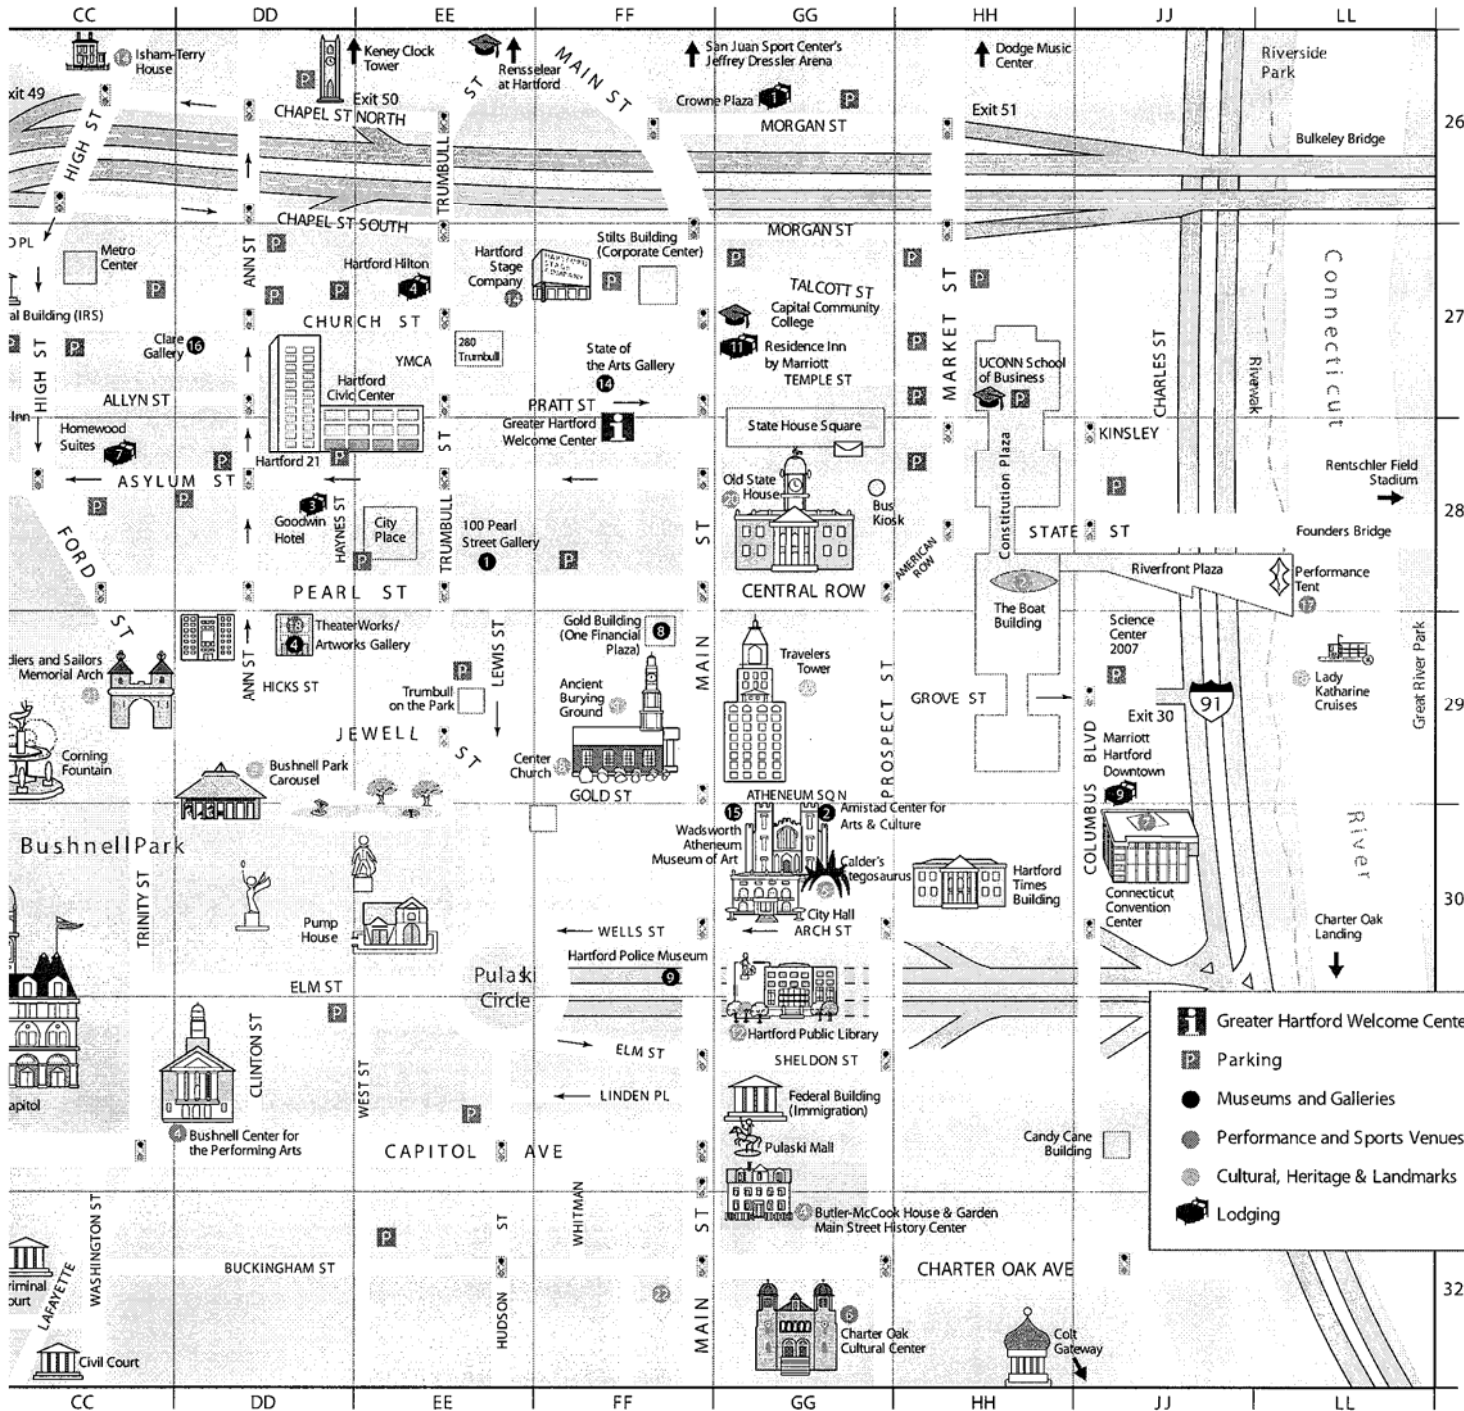

- Greater Hartford Welcome Center
- Parking
- Museums and Galleries
- Performance and Sports Venues
- Cultural, Heritage & Landmarks
- Lodging